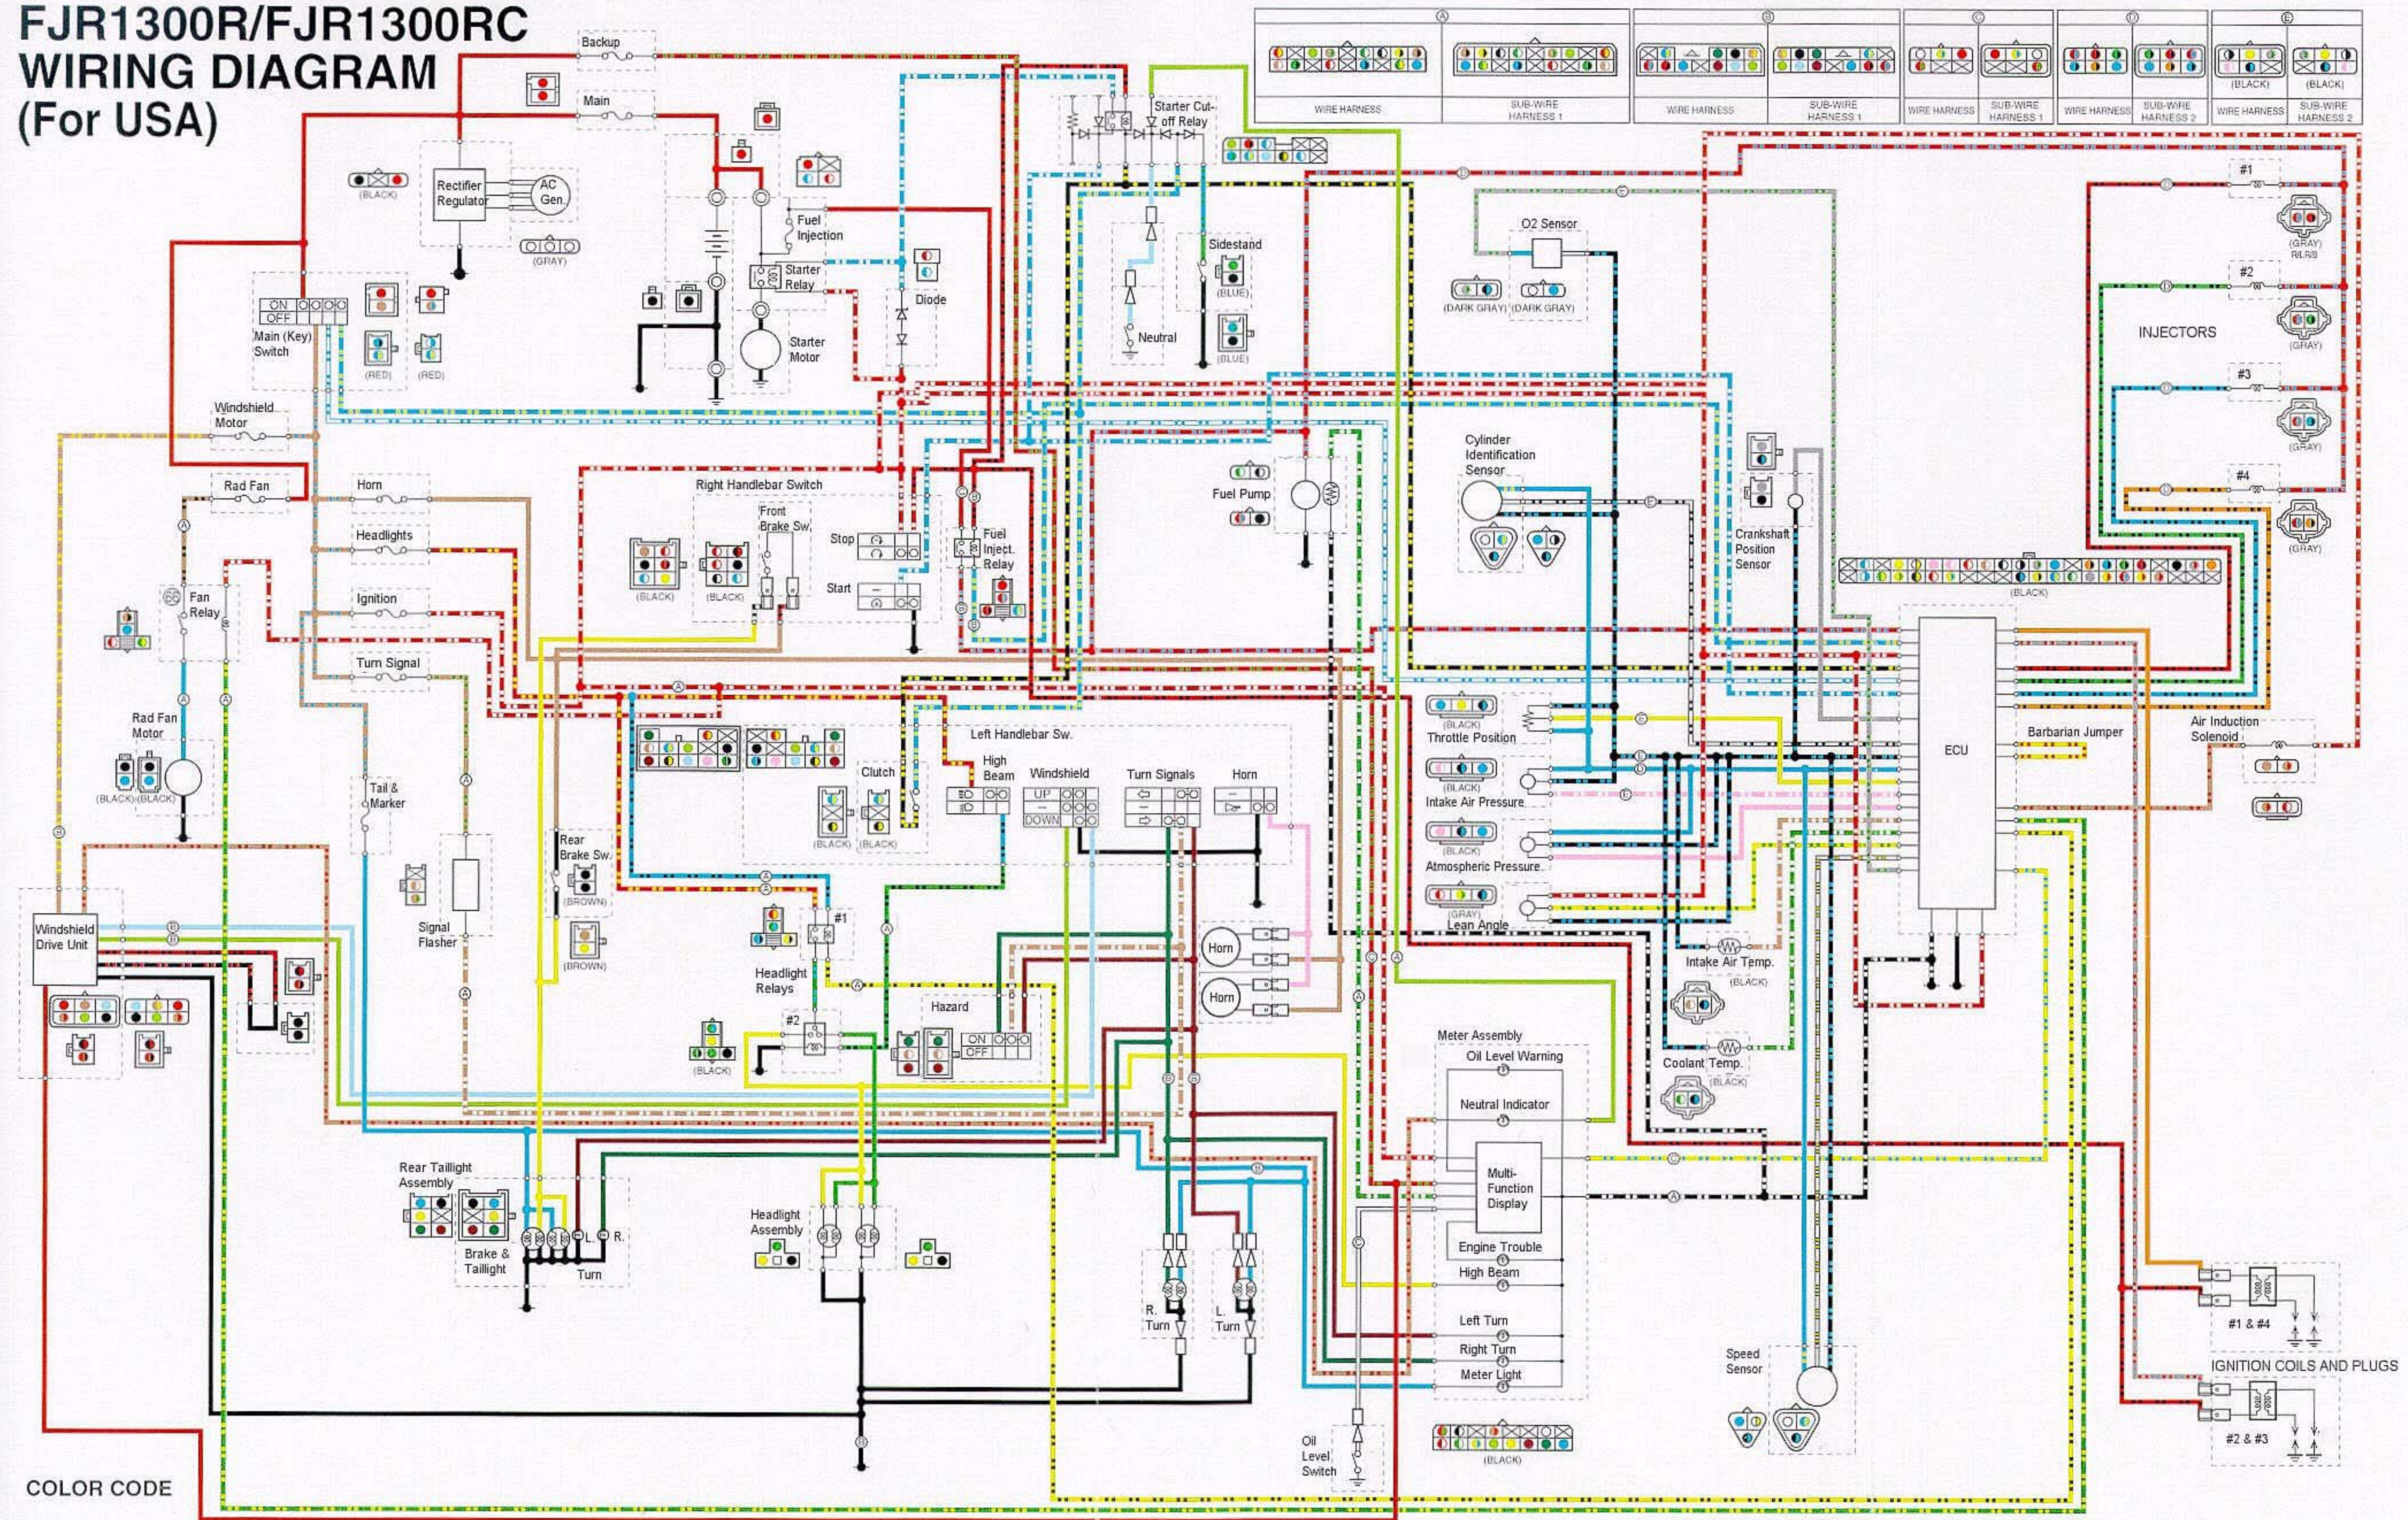

# FJR1300R/FJR1300RC WIRING DIAGRAM (For USA)

## COLOR CODE

Black	Dark green	Orange	White	Black/White	Blue/White	Brown/Green	Green/Black	Gray/Green	Red/Black	Red/Yellow	Yellow/Black
Blue	Green	Pink	Yellow	Black/Yellow	Blue/Yellow	Brown/Red	Green/Blue	Gray/Red	Red/Green	White/Black	Yellow/Green
Brown	Gray	Red	Black/Blue	Blue/Black	Brown/Black	Brown/White	Green/White	Orange/Black	Red/Blue	White/Blue	Yellow/Blue
Chocolate	Light green	Sky blue	Black/Red	Blue/Green	Brown/Blue	Brown/Yellow	Green/Yellow	Pink/White	Red/White	White/Yellow	Yellow/Red